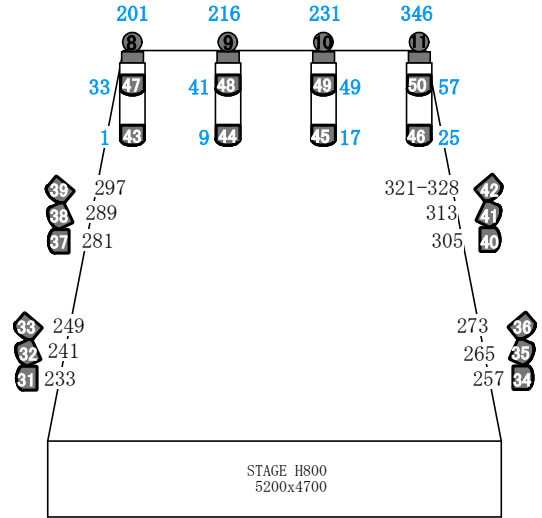

- KEYS
- Pegsysys G10 8DMX 200v 70w (D ST Mc Sp R G B W) 5kg *43
 - e-lite EL5 spot 15DMX 200v 80w 8kg *11
 - Mirrar Ball 50cm *1
 - Smoke ANTARI Z-1200II 1200w *1
- 卓 AVOLITES Titan Mobile Wing付 Scen Settar 48ch